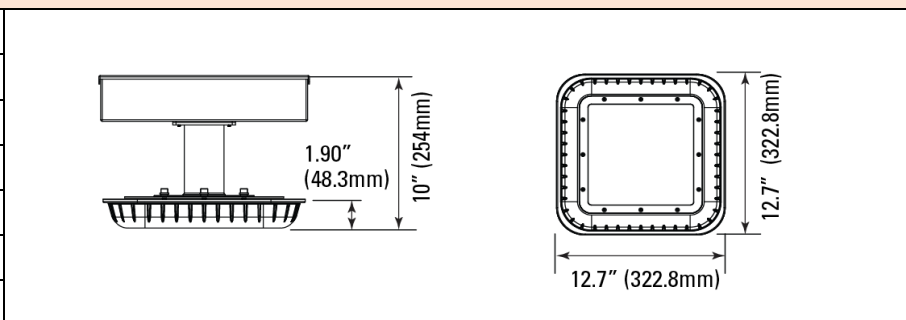

Version	2.0	Date	3/25/19
Prepared By	JC		

PRODUCT SPECIFICATION

Category	Gas Station Canopy
Item Number	7440
Stock Code	LED-FXGSC45/50K/WH
Mounting	Ceiling
Housing Color	White

ELECTRICAL CHARACTERISTICS			
Rated Wattage (W)	46	Replacement Wattage (W)	250
Tested Wattage (W)	46.05		
Input Voltage (V)	120-277V	Surge Protect Level	2KV
Voltage Frequency (Hz)	50/60	Dimmable	-
Input Current (A)	0.38	AUX (12V) Line	-
Power Factor	>0.95		
THD	<20%		

PHOTOMETRIC CHARACTERISTICS			
Lumen (lm)	5,513	CCT (K)	5000K
Efficacy (lm/w)	120	Beam Angle (°)	115°
CRI	>80		

GENERAL CHARACTERISTICS	
Operating Temperature (°F)	-40°F ~ 140°F
Storage Temperature (°F)	-40°F ~ 140°F
IP Rating	IP65
Rated Life (Hrs)	50,000
Warranty (Yrs)	5

ACCESSORIES		
Item #	Stock Code	Description

PRODUCT DIMENSIONS

Width- in / (mm)	12.70"	322.8
Height- in / (mm)	10.00"	254
Depth- in / (mm)	12.70"	322.8
EPA (ft²)	-	-
Weight (lbs)	14	-
Mounting Height (ft)	-	-
Cable Length (ft)	-	-